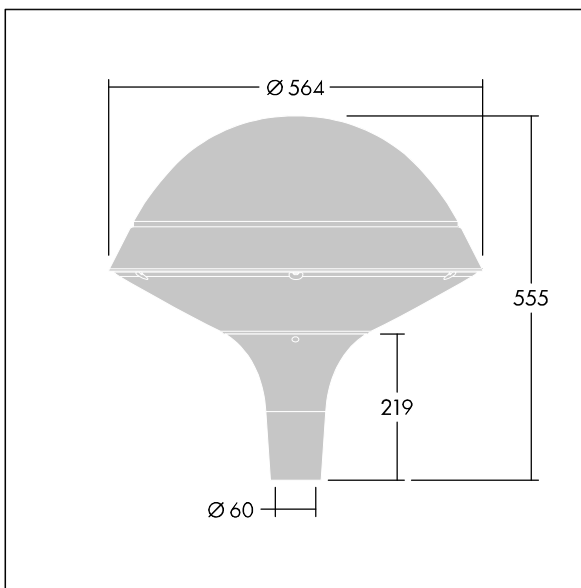

96668668 PLD R 18L50-740 R/S BS 3550 T60 CL1 GY

Plurio

Plurio Direct: A decorative post-top LED lantern with radially symmetric distribution. LED driver with 18 LEDs driven at 500mA. Class I electrical, IP66, IK08. Base: cast aluminium, powder coated silver-grey. Canopy: round shape, aluminium, textured silver-grey. Diffuser: UV stabilised, clear polycarbonate with anti-glare prisms. Direct, lens based optic with internal reflector. Equipped with 50% power reduction circuit, effective 3 hours before and 5 hours after a calculated midnight. It can be deactivated at installation with an easily accessible internal switch. Complete with 4000K LED. Post top mounting to Ø60mm column.

Upward lighting emissions below 1%.

Dimensions: Ø564 x 555 mm
 Luminaire input power: 27.9 W
 Luminaire luminous flux: 3747 lm
 Luminaire efficacy: 134 lm/W
 Weight: 9.5 kg
 Scx: 0.191 m²

TLG_PLRL_F_DRC_GY.jpg