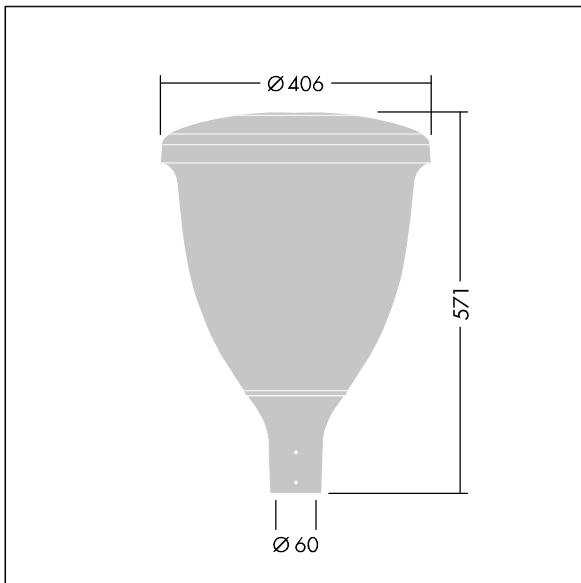

96632678 VO 12L35-730 U1 SC CL2 W5 T60 ANT

Volupto

A smart, post top LED lantern with a Street & Comfort distribution. Programmable LED driver with 12 LEDs driven at 350mA. Class II electrical, IP66, IK10. Canopy and base: corrosion resistant die-cast powder coated aluminium, finished textured anthracite (close to RAL7043). Enclosure: UV stabilised polycarbonate. Complete with 3000K LED. Upward lighting emissions below 1%. Pre-wired with 5m cable. Post top mounting to Ø60mm column.

Dimensions: Ø60/406 x 571 mm
 Luminaire input power: 14 W
 Luminaire luminous flux: 1786 lm
 Luminaire efficacy: 128 lm/W
 Weight: 9.14 kg
 Scx: 0.143 m²

TLG_VOLU_F_CL_without_diffusor.jpg

TLG_VOLU_M_60.wmf