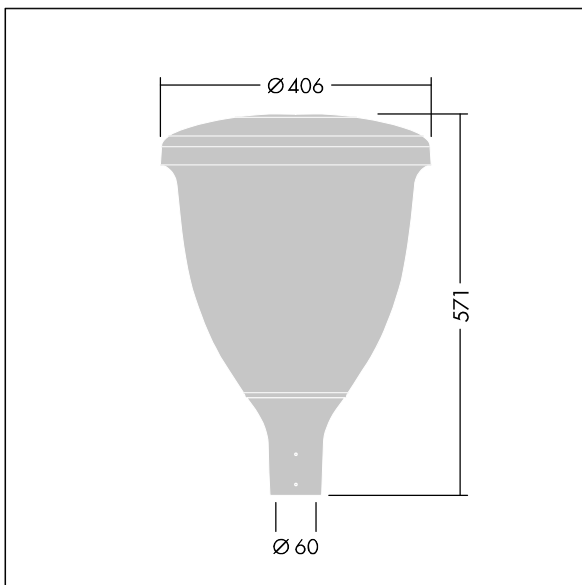

96632678 VO 12L35-730 U1 SC CL2 W5 T60 ANT

## Volupto

A smart, post top LED lantern with a Street & Comfort distribution. Programmable LED driver with 12 LEDs driven at 350mA. Class II electrical, IP66, IK10. Canopy and base: corrosion resistant die-cast powder coated aluminium, finished textured anthracite (close to RAL7043). Enclosure: UV stabilised polycarbonate. Complete with 3000K LED. Upward lighting emissions below 1%. Pre-wired with 5m cable. Post top mounting to Ø60mm column.

Dimensions: Ø60/406 x 571 mm  
 Luminaire input power: 14 W  
 Luminaire luminous flux: 1786 lm  
 Luminaire efficacy: 128 lm/W  
 Weight: 9.14 kg  
 Scx: 0.143 m<sup>2</sup>

TLG\_VOLU\_F\_CL\_without\_diffusor.jpg