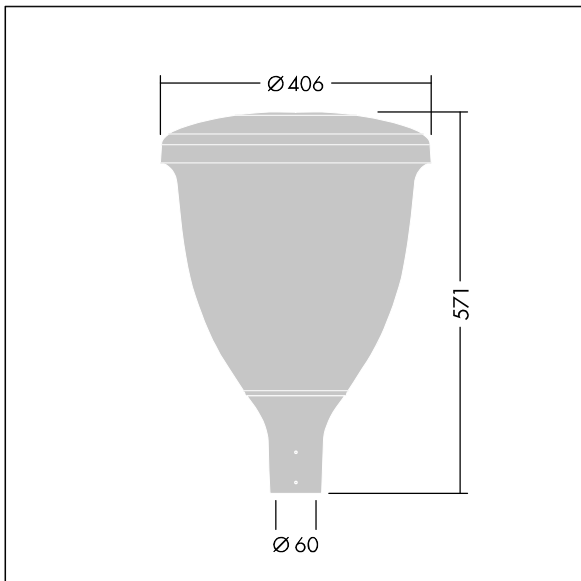

96632683 VO 24L50-730 U1 SC CL2 W5 T60 ANT

## Volupto

A smart, post top LED lantern with a Street & Comfort distribution. Programmable LED driver with 24 LEDs driven at 500mA. Class II electrical, IP66, IK10. Canopy and base: corrosion resistant die-cast powder coated aluminium, finished textured anthracite (close to RAL7043). Enclosure: UV stabilised polycarbonate. Complete with 3000K LED. Upward lighting emissions below 1%. Pre-wired with 5m cable. Post top mounting to Ø60mm column.

Dimensions: Ø60/406 x 571 mm  
 Luminaire input power: 36.1 W  
 Luminaire luminous flux: 4888 lm  
 Luminaire efficacy: 135 lm/W  
 Weight: 9.14 kg  
 Scx: 0.143 m<sup>2</sup>

TLG\_VOLU\_F\_CL\_without\_diffusor.jpg