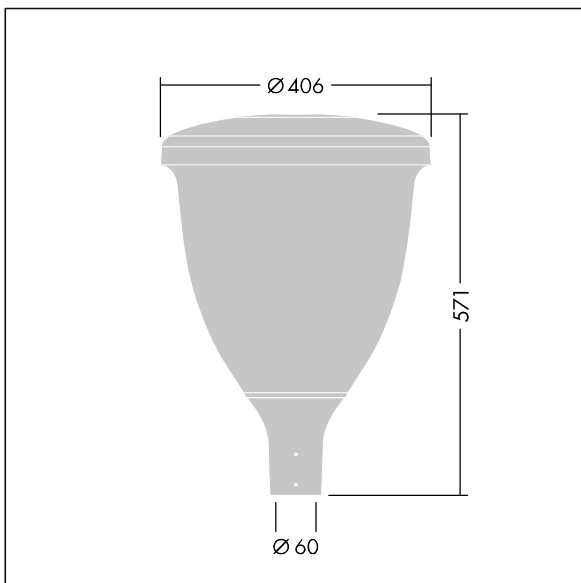

96632683 VO 24L50-730 U1 SC CL2 W5 T60 ANT

Volupto

A smart, post top LED lantern with a Street & Comfort distribution. Programmable LED driver with 24 LEDs driven at 500mA. Class II electrical, IP66, IK10. Canopy and base: corrosion resistant die-cast powder coated aluminium, finished textured anthracite (close to RAL7043). Enclosure: UV stabilised polycarbonate. Complete with 3000K LED. Upward lighting emissions below 1%. Pre-wired with 5m cable. Post top mounting to Ø60mm column.

Dimensions: Ø60/406 x 571 mm
 Luminaire input power: 36.1 W
 Luminaire luminous flux: 4888 lm
 Luminaire efficacy: 135 lm/W
 Weight: 9.14 kg
 Scx: 0.143 m²

TLG_VOLU_F_CL_without_diffusor.jpg

TLG_VOLU_M_60.wmf

Volupto

96632683 VO 24L50-730 U1 SC CL2 W5 T60 ANT

THORN