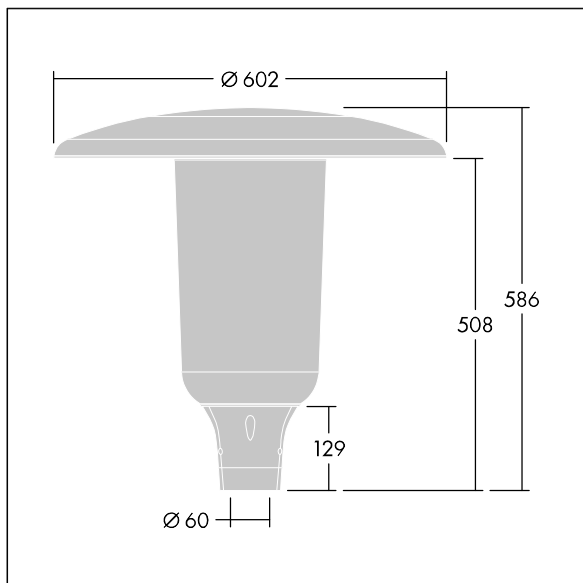

Aerie

THORN

96632776 ARS 18L70-740 RS CL-D CL2 W5 T60 ANT

Aerie

A discreet, post top LED lantern with a timeless design. LED driver for 18 LEDs, driven at 700mA with radially symmetric distribution. Class II electrical, IP66, IK10. Canopy and base: corrosion resistant die-cast powder coated aluminium suitable for C5 environments, finished textured anthracite (close to RAL7043). Enclosure: slim UV stabilised polycarbonate with clear finish. Fitted with internal diffuser to reduce glare. Complete with 4000K LED. Post top mounting to Ø60mm column. Pre-wired with 5m cable.

Dimensions: Ø602 x 586 mm
Luminaire input power: 39 W
Luminaire luminous flux: 4977 lm
Luminaire efficacy: 128 lm/W
Weight: 11.07 kg
Scx: 0.172 m²

TLG_AERI_F_S_PR_CL.jpg

TLG_AERI_M_T60_S.wmf

This product contains a light source of energy efficiency class D.