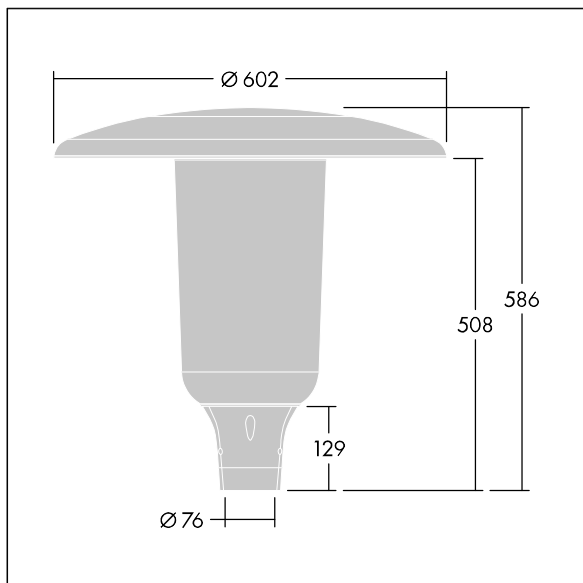

96632922 ARS 24L50-740 WSC CL CL1 W5 T76 ANT

Aerie

A discreet, post top LED lantern with a timeless design. LED driver for 24 LEDs, driven at 500mA with Wide Street Comfort (asymmetrical) distribution. Class I electrical, IP66, IK10. Canopy and base: corrosion resistant die-cast powder coated aluminium suitable for C5 environments, finished textured anthracite (close to RAL7043). Enclosure: slim UV stabilised polycarbonate with clear finish. Complete with 4000K LED. Post top mounting to Ø76mm column. Pre-wired with 5m cable.

Dimensions: Ø602 x 586 mm
 Luminaire input power: 37 W
 Luminaire luminous flux: 5605 lm
 Luminaire efficacy: 151 lm/W
 Weight: 11.21 kg
 Scx: 0.172 m²

TLG_AERI_F_S_CL.jpg

TLG_AERI_M_T76_S.wmf

This product contains a light source of energy efficiency class D.