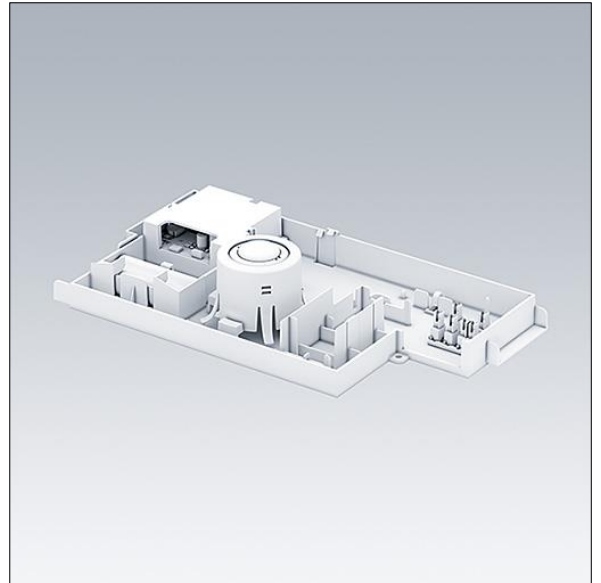

# Omega Pro 2

96633188 OP2 CKIT+ E3D

THORN

## Omega Pro 2

Plug and play accessory kit to convert blank CKIT+ luminaire to self / addressable test, 3 hour emergency lighting unit with interchangeable anti-panic, escape route and spot optics.

TLG\_OMP2\_F\_CKITPLUS\_EM.jpg