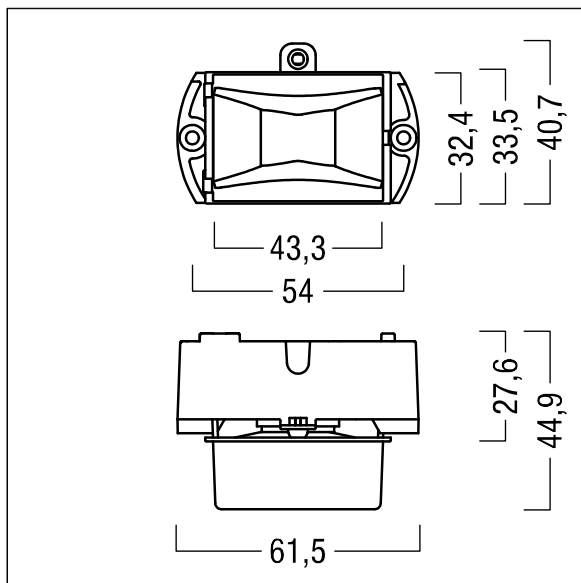

Voyager Star

96633229 VOYAGER STAR P KIT ESC ECD

THORN

Voyager Star

High performance, LED emergency lighting kit for incorporation into a suitable housing (not supplied), Luminaire for central emergency light supply, for single luminaire monitoring via DALI (DALI-2 certified), settable emergency light level with optic. Luminaire in maintained mode. Lens: polycarbonate. Optimum thermal management via heat sink. Voltage supply: 220-240 V AC (+/- 10%) 50-60 Hz; 176-280 V DC Complete with LEDs..

Luminaire input power: 3.7 W

Weight: 0.2 kg

TLG_VSTR_F_KIT_ECC_ESC.jpg

ZS_ONL_M_RESC_escape_optik.wmf

All values marked with an * are rated values. Thorn uses tried and tested components from leading suppliers, however there may be isolated instances of technology-related failures of individual LEDs during the rated product lifetime. International standards set the tolerance in initial flux and connected load at $\pm 10\%$. Unless stated otherwise, the values apply to an ambient temperature of 25°C.