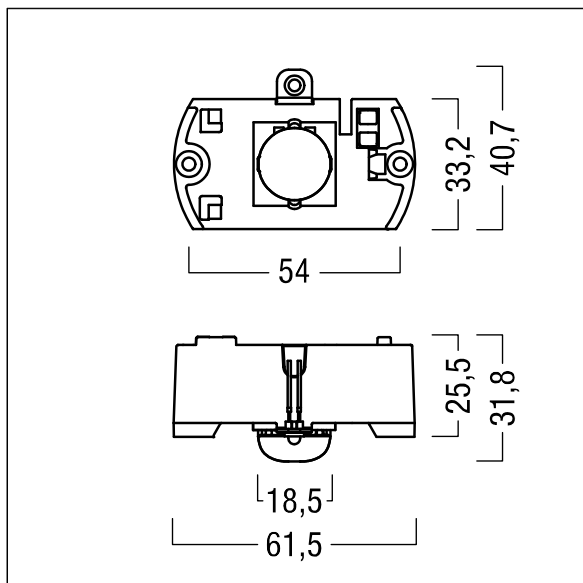

Voyager Star

96633237 VOYAGER STAR P KIT ANT ECP

THORN

Voyager Star

High performance, LED emergency lighting kit for incorporation into a suitable housing (not supplied), Luminaire for central emergency light supply, for single monitoring of the luminaire via Powerline in connection with the eBox System, settable emergency light level with optic. Luminaire in maintained mode. Lens: polycarbonate. Optimum thermal management via heat sink. Voltage supply: 220-240 V AC (+/- 10%) 50-60 Hz; 176-280 V DC Complete with LEDs..

Luminaire input power: 3.6 W

Weight: 0.2 kg

TLG_VSTR_F_KIT_ECC_ANT.jpg

ZS_ONL_M_RESC_ant-pan_optik.wmf

All values marked with an * are rated values. Thorn uses tried and tested components from leading suppliers, however there may be isolated instances of technology-related failures of individual LEDs during the rated product lifetime. International standards set the tolerance in initial flux and connected load at $\pm 10\%$. Unless stated otherwise, the values apply to an ambient temperature of 25°C.