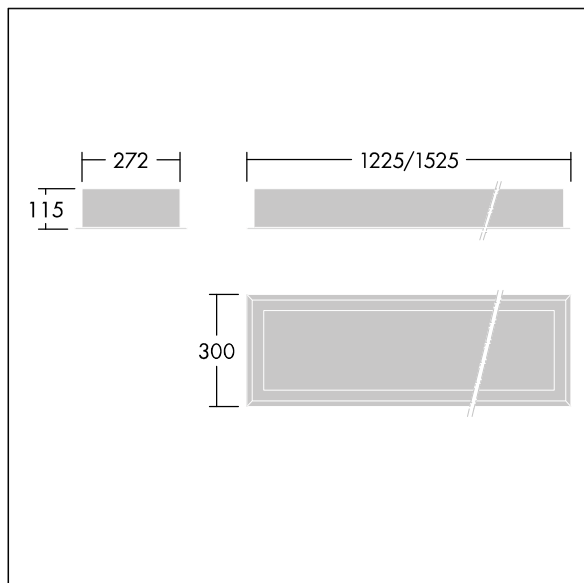

IP65	IK10					850°C		T _a -25 +50
------	------	--	--	--	--	-------	--	---------------------------

Durolight

Anti-vandal Recessed LED luminaire. Electronic, fixed output control gear with 3 hour, manual test, emergency lighting circuit. IP65, IK10, Class I electrical. Body: 2mm sheet steel painted white (close to RAL9016). Gasket: non-ageing polyurethane foam. Diffuser: 3mm thick polycarbonate with outstanding impact resistance, connected and secured with tamper-resistant stainless steel twin hole screws to the body. Complete with 4000K LED

Dimensions: 1225 x 300 x 115 mm
 Luminaire input power: 38 W
 Luminaire luminous flux: 4253 lm
 Luminaire efficacy: 112 lm/W
 Weight: 14 kg

TLG_DURO_F_MRE.jpg

TLG_DURO_M_LDR.wmf

This product contains a light source of energy efficiency class C.