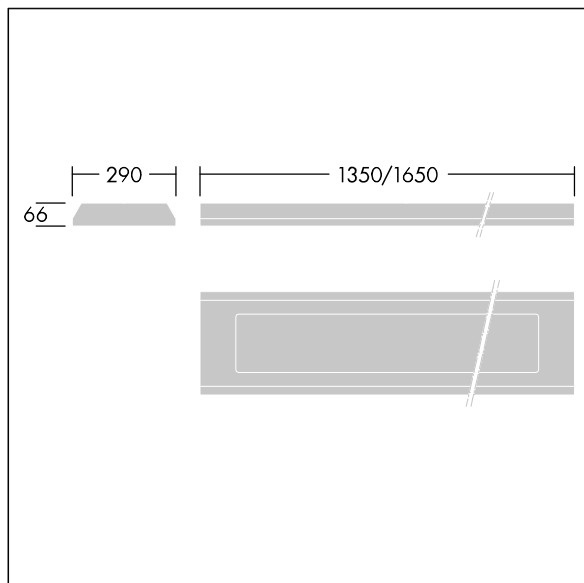

96633061 DUROLIGHT-S 4100-840 HF L1350

IP65	IK10					850°C		T _a -25 +50
------	------	--	--	--	--	-------	--	---------------------------

Durolight

Anti-vandal Surface mounted LED luminaire. Electronic, fixed output control gear. IP65, IK10, Class I electrical. Body: 2mm sheet steel painted white (close to RAL9016). Gasket: non-ageing polyurethane foam. Diffuser: 3mm thick polycarbonate with outstanding impact resistance, connected and secured with tamper-resistant stainless steel twin hole screws to the body. Complete with 4000K LED

Dimensions: 1350 x 290 x 66 mm
Luminaire input power: 38 W
Luminaire luminous flux: 4100 lm
Luminaire efficacy: 108 lm/W
Weight: 15 kg

TLG_DURO_F_MCE.jpg

TLG_DURO_M_LDS.wmf

This product contains a light source of energy efficiency class C.