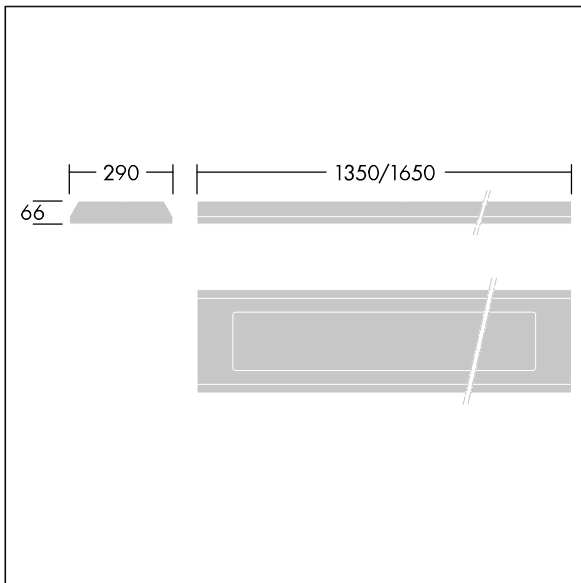

96633061 DUROLIGHT-S 4100-840 HF L1350

IP65	IK10					850°C		T _a -25 +50
------	------	--	--	--	--	-------	--	---------------------------

Durolight

Anti-vandal Surface mounted LED luminaire. Electronic, fixed output control gear. IP65, IK10, Class I electrical. Body: 2mm sheet steel painted white (close to RAL9016). Gasket: non-ageing polyurethane foam. Diffuser: 3mm thick polycarbonate with outstanding impact resistance, connected and secured with tamper-resistant stainless steel twin hole screws to the body. Complete with 4000K LED

Dimensions: 1350 x 290 x 66 mm
Luminaire input power: 38 W
Luminaire luminous flux: 4100 lm
Luminaire efficacy: 108 lm/W
Weight: 15 kg

TLG_DURO_F_MCE.jpg

TLG_DURO_M_LDS.wmf

This product contains a light source of energy efficiency class C.