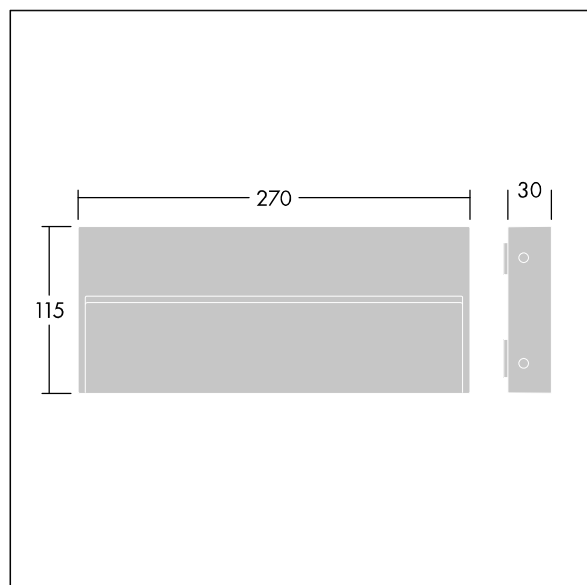

Similo

A slim, rectangular, surface / Wall mounted LED luminaire for pathway lighting, with 28 LEDs driven at 500mA by an integral driver. Class I electrical, IP65, IK08. Housing: die-cast aluminium (EN AB-47100 with low copper content for high corrosion resistance) finished textured anthracite. Diffuser: toughened glass. Screws: stainless steel. Complete with 3000K LED.

Dimensions: 270 x 115 x 30 mm

Luminaire input power: 13 W

Luminaire luminous flux: 421 lm

Luminaire efficacy: 32 lm/W

Weight: 1.27 kg

TLG_SIMI_F_REC.jpg

TLG_SIMI_M_REC.wmf

This product contains a light source of energy efficiency class E.