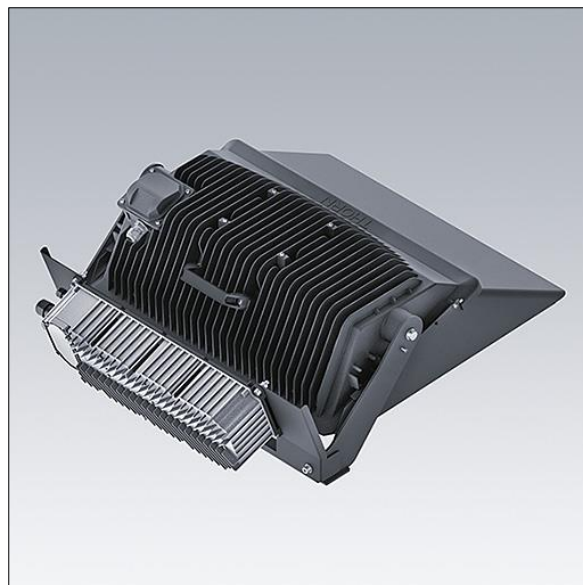

Champion

96633432 CHAMPION LED GB BRACKET

THORN

Champion

A bracket made of 2 parts for each side of the gearbox, allows the gearbox to be fixed on the stirrup of the Champion floodlight.

TLG_CHPL_F_PERS_DRIVER_STIRRUP.jpg