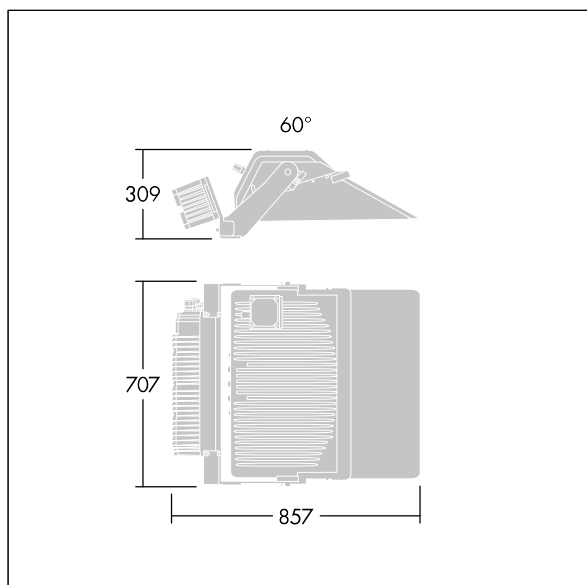

Champion

96633432 CHAMPION LED GB BRACKET

THORN

Champion

A bracket made of 2 parts for each side of the gearbox, allows the gearbox to be fixed on the stirrup of the Champion floodlight.

TLG_CHPL_F_PERS_DRIVER_STIRRUP.jpg