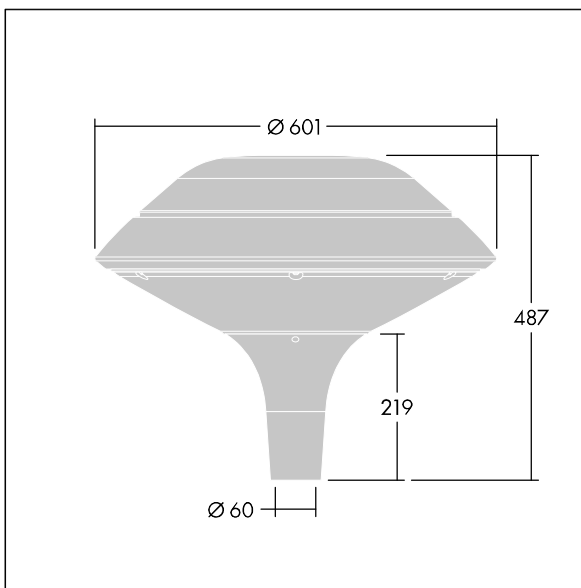

92916448 PLI F 24L35-830 EWC-B BS 3550 T60 CL2 ->

Plurio

Plurio Indirect: A decorative post-top LED lantern with Extra Wide Comfort - Backlight distribution. LED driver with 24 LEDs driven at 350mA. Class II electrical, IP66, IK08. Base: cast aluminium, powder coated light grey 150 (close to RAL9006). Canopy: flat shape, aluminium, textured light grey 150 (close to RAL9006). Diffuser: UV stabilised, clear polycarbonate with anti-glare prisms. Indirect, reflector based optic. Equipped with 50% power reduction circuit, effective 3 hours before and 5 hours after a calculated midnight. It can be deactivated at installation with an easily accessible internal switch. Complete with 3000K LED. Post top mounting to Ø60mm column. Pre-wired with 4m cable.

Upward lighting emissions below 1%.

Dimensions: Ø601 x 487 mm
 Luminaire input power: 26 W
 Luminaire luminous flux: 2724 lm
 Luminaire efficacy: 105 lm/W
 Weight: 6.7 kg
 Scx: 0.167 m²

TLG_PLRL_F_IFC_ANT.jpg