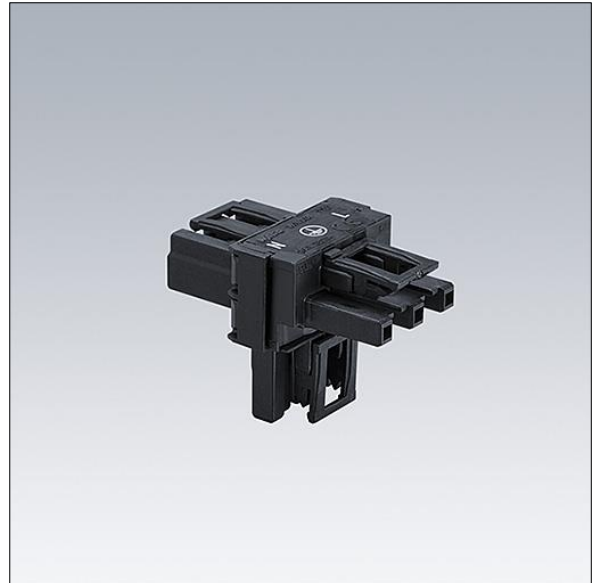

Cetus

96635254 T CONNECTOR WO 3POLE

THORN

Cetus

A 3-pole Wago T-connector for loop in/out installations on side, type WINSTA midi Cod. A, black.

Weight: 0.04 kg

TLG_CTU3_F_WL3_WO3.jpg