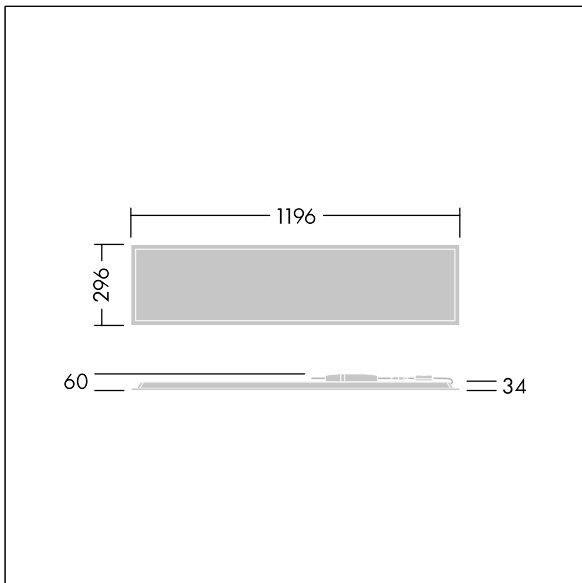

Beta 3

92937911 BETA 3 4800-830 HF E3 LRO 3X12

Beta 3

A rectangular ceiling recessed LED luminaire. Fixed output LED driver with 3 hour, manual test, emergency lighting circuit. Class I electrical, IP44_IP20, Impact strength: IK03. Body: sheet steel, white (close to RAL9016). Diffuser: Opalised PMMA with micro-prismatic foil inlay. Supplied with safety wire. Complete with 3000K LED.

UGR < 19 and L65 < 3000 cd/m² as per EN 12464

Dimensions: 1196 x 296 x 34 mm

Luminaire input power: 39.2 W

Luminaire luminous flux: 4320 lm

Luminaire efficacy: 110 lm/W

Weight: 3.6 kg

TLG_BET3_F_MRER.jpg

TLG_BET3_M_3X12.wmf