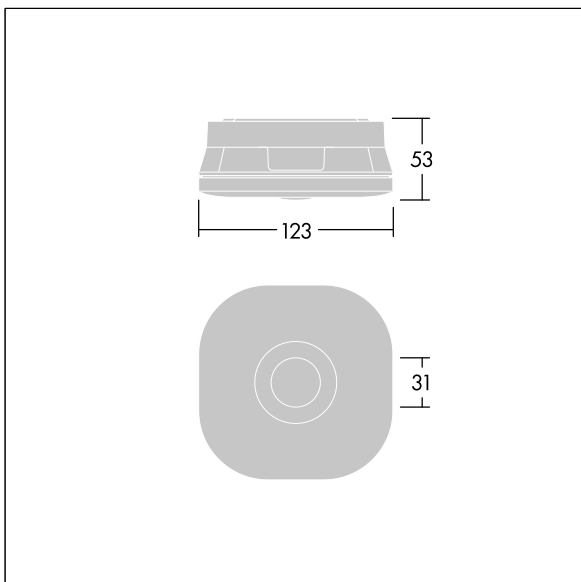

TLG_VOYF_M_MSC_NM.wmf

All values marked with an * are rated values. Thorn uses tried and tested components from leading suppliers, however there may be isolated instances of technology-related failures of individual LEDs during the rated product lifetime. International standards set the tolerance in initial flux and connected load at $\pm 10\%$. Unless stated otherwise, the values apply to an ambient temperature of 25°C.

Thorn Lighting is constantly developing and improving its products. The right is reserved to change specifications without prior notification or public announcement.
© Thorn Lighting