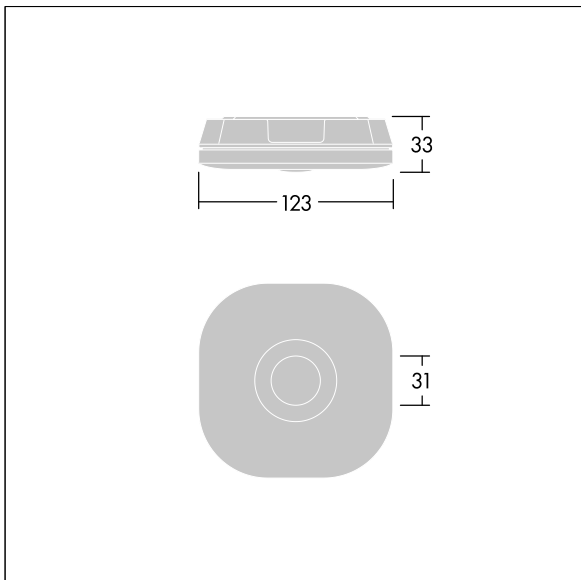

TLG_VOYF_M_MSC_SLIM_NM.wmf

All values marked with an * are rated values. Thorn uses tried and tested components from leading suppliers, however there may be isolated instances of technology-related failures of individual LEDs during the rated product lifetime. International standards set the tolerance in initial flux and connected load at $\pm 10\%$. Unless stated otherwise, the values apply to an ambient temperature of 25°C.

Thorn Lighting is constantly developing and improving its products. The right is reserved to change specifications without prior notification or public announcement.
© Thorn Lighting