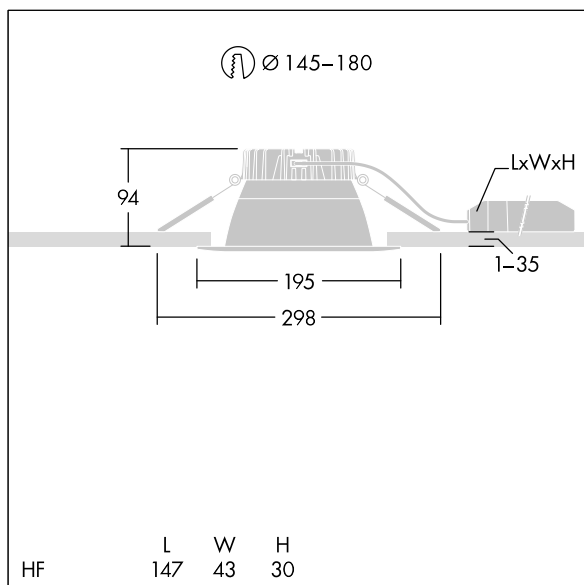

92943887 CETUS3 M 3000-840 HFIX RWH

Cetus

A low height, recessed LED downlight. Suitable for ceiling cut-outs Ø145-180 mm for easy refurbishments or fast initial installations. Remote, pluggable, DALI dimmable LED driver with DC functionality, adjustable 15-100%, NFC configurable, SwitchDIM compatible. Loop in - loop out possible. Body: die-cast aluminium for thermal management. Diffuser: polycarbonate, smooth reflector in white finish with wide beam. Reflector and trim: high quality, highly reflective polycarbonate. Class II electrical, IP44_IP20. Spring clips suitable for ceiling thicknesses from 1 to 35 mm. Complete with 4000K LED

Dimensions: Ø195 x 100 mm
 Luminaire input power: 26.9 W
 Luminaire luminous flux: 3222 lm
 Luminaire efficacy: 120 lm/W
 Weight: 0.7 kg

TLG_CTU3_F_M_LED_RWH_Persp.jpg

TLG_CTU3_M_HFM.wmf

This product contains a light source of energy efficiency class C.