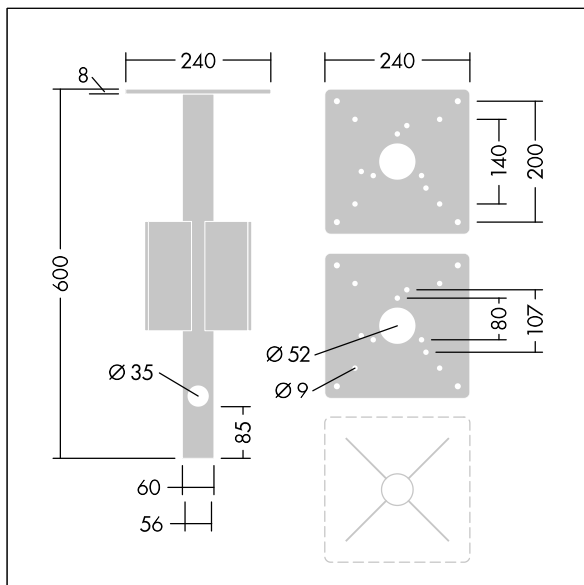

Raze Bollard

96635553 MGR SPIKE RAZE/DCO/THOR/CANDLE BOL

THORN

Raze Bollard

Ground spike adaptor for root mounting bollards with flange plate. Bolts not supplied.

TLG_ACCS_F_MRGSPIKE.jpg

TLG_BOLL_M_SPIKE.wmf