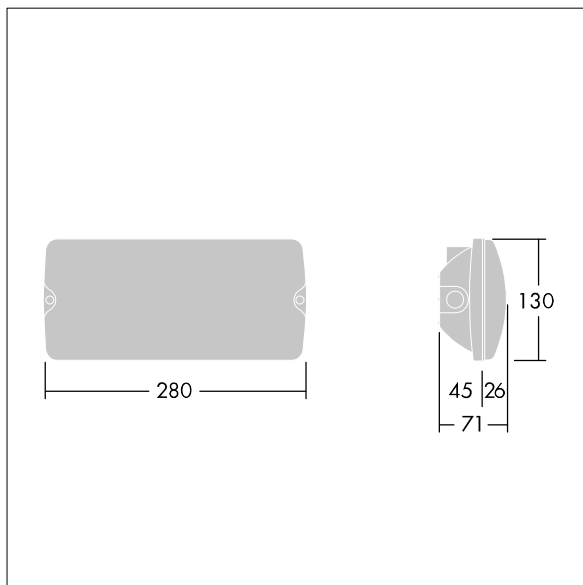

## Voyager Solid

IP65 LED safety luminaire for surface ceiling mounting. Semi-recessed mounting possible with optional mounting frame. fixed output control gear Luminaire with local battery supply for 3h emergency lighting in maintained or non-maintained mode with integrated radio module basicDim Wireless (Casambi) for wireless communication with central monitoring system. Radio frequency: 2.4...2.483 GHz, Radio power: +4 dBm. Body: white polycarbonate. Cover: transparent polycarbonate. Class II electrical. Internal ISO legends available for 23 m viewing distance (96634866, to be ordered separately).

Dimensions: 280 x 130 x 71 mm  
Luminaire input power: 4.2 W  
Weight: 0.75 kg

TLG\_VYSO\_F\_OPS.jpg

TLG\_VYSO\_M\_LDS.wmf

All values marked with an \* are rated values. Thorn uses tried and tested components from leading suppliers, however there may be isolated instances of technology-related failures of individual LEDs during the rated product lifetime. International standards set the tolerance in initial flux and connected load at  $\pm 10\%$ . Unless stated otherwise, the values apply to an ambient temperature of 25°C.