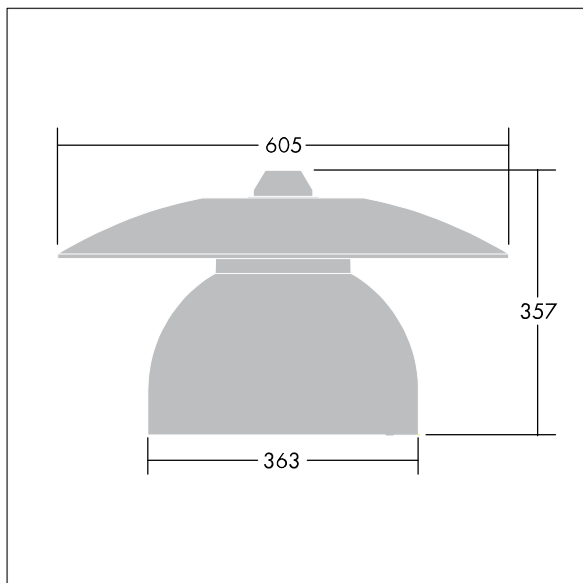

96681006 VICIA1 12L105-740 NR CL2 N8M R9006

Victoria

A small size LED street and urban luminaire, in a modern and timeless design. 12 LEDs driven at 1,05A with Narrow Road optic. Fixed output LED driver. Class II electrical, IP65. Body in aluminium, powder coated White aluminium RAL9006. Enclosure: toughened flat glass. Luminaire to be suspended using brackets (Ø27G), post top, or wall mounted. Tool-free electrical connection via 2 x 2.5 mm² terminal block. Pre-wired with 8m H07-RNF cable. Complete with 4000K LED

Must be used in conjunction with a canopy (see Victoria Canopies section), to be ordered separately.

Dimensions: Ø605 x 355 mm
 Luminaire input power: 48 W
 Weight: 5.41 kg
 Scx: 0.144 m²

TLG_VCTA_F_PDB.jpg