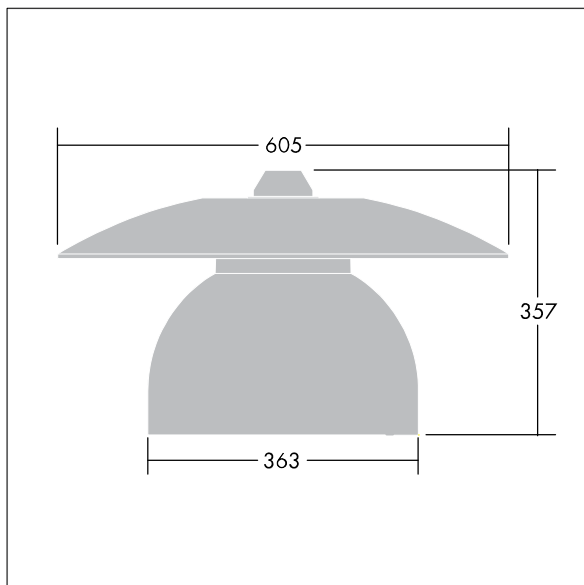

TLG_VCTA_M_SWLD1.wmf

This product contains light sources of energy efficiency classes D, F.