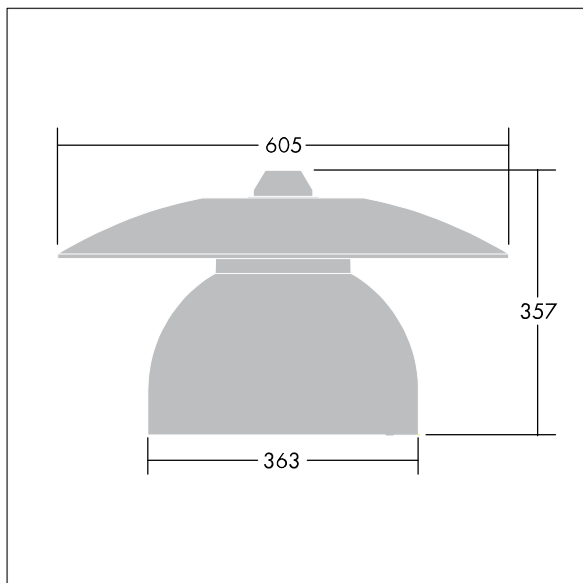

96681012 VICIA1 36L50-740 NR CL2 N8M R9006

Victoria

A small size LED street and urban luminaire, in a modern and timeless design. 36 LEDs driven at 500mA with Narrow Road optic. Fixed output LED driver. Class II electrical, IP65. Body in aluminium, powder coated White aluminium RAL9006. Enclosure: toughened flat glass. Luminaire to be suspended using brackets (Ø27G), post top, or wall mounted. Tool-free electrical connection via 2 x 2.5 mm² terminal block. Pre-wired with 8m H07-RNF cable. Complete with 4000K LED

Must be used in conjunction with a canopy (see Victoria Canopies section), to be ordered separately.

Dimensions: Ø605 x 355 mm
 Luminaire input power: 61 W
 Weight: 5.49 kg
 Scx: 0.144 m²

TLG_VCTA_F_PDB.jpg