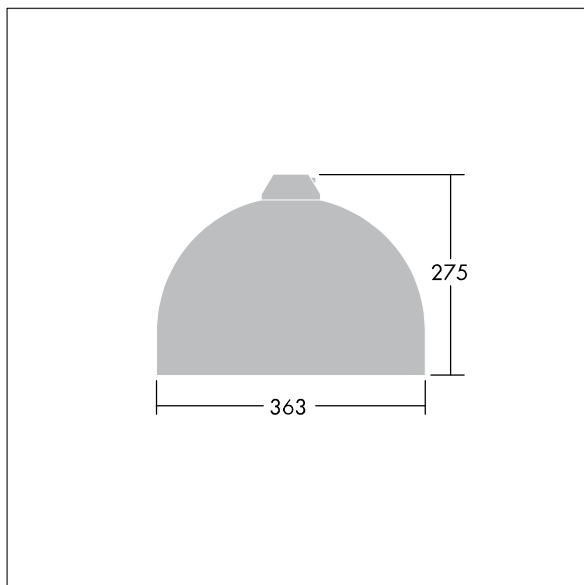

## Victor

A small size LED road and street luminaire, in a modern and timeless design. 12 LEDs driven at 700mA with Narrow Road optic. Fixed output LED driver. Class II electrical, IP66. Body in aluminium, powder coated White aluminium RAL9006. Enclosure: toughened glass. Luminaire to be suspended using brackets (Ø27G), post top, or wall mounted. Tool-free electrical connection via 2 x 2.5 mm<sup>2</sup> terminal block. Pre-wired with 8m H07-RNF cable. Complete with 4000K LED

Dimensions: Ø363 x 277 mm  
 Luminaire input power: 27.9 W  
 Weight: 4.81 kg  
 Scx: 0.084 m<sup>2</sup>

TLG\_VCTR\_F\_65PDB.jpg

TLG\_VCTR\_M\_SWLD1.wmf

This product contains a light source of energy efficiency class D.