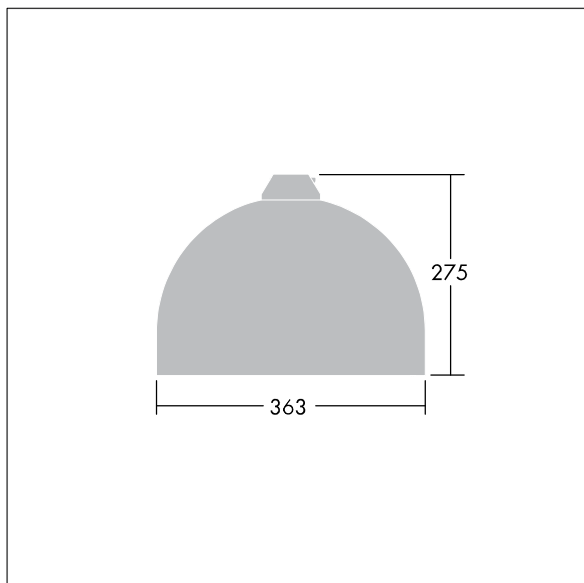

96635788 VIC1 12L70-740 NR CL2 N8M R9006

Victor

A small size LED road and street luminaire, in a modern and timeless design. 12 LEDs driven at 700mA with Narrow Road optic. Fixed output LED driver. Class II electrical, IP66. Body in aluminium, powder coated White aluminium RAL9006. Enclosure: toughened glass. Luminaire to be suspended using brackets (Ø27G), post top, or wall mounted. Tool-free electrical connection via 2 x 2.5 mm² terminal block. Pre-wired with 8m H07-RNF cable. Complete with 4000K LED

Dimensions: Ø363 x 277 mm
 Luminaire input power: 27.9 W
 Weight: 4.81 kg
 Scx: 0.084 m²

TLG_VCTR_F_65PDB.jpg

TLG_VCTR_M_SWLD1.wmf

This product contains a light source of energy efficiency class D.

Victor