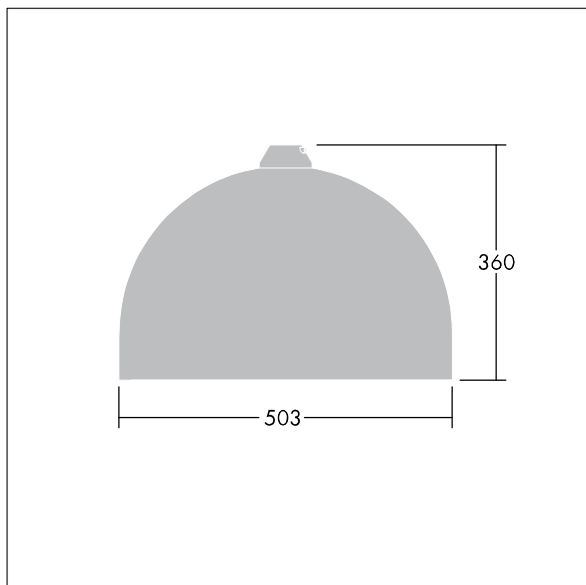

96635800 VIC2 60L35-740 NR CL2 N8M R9006

Victor

A large size LED road and street luminaire, in a modern and timeless design. 60 LEDs driven at 350mA with Narrow Road optic. Fixed output LED driver. Class II electrical, IP66. Body in aluminium, powder coated White aluminium RAL9006. Enclosure: toughened glass. Luminaire to be suspended using brackets (Ø27G), post top, or wall mounted. Tool-free electrical connection via 2 x 2.5 mm² terminal block. Pre-wired with 8m H07-RNF cable. Complete with 4000K LED

Dimensions: Ø503 x 360 mm
 Luminaire input power: 62.4 W
 Weight: 8.68 kg
 Scx: 0.144 m²

TLG_VCTR_F_65PDB.jpg

TLG_VCTR_M_SWLD2.wmf

This product contains light sources of energy efficiency class D.