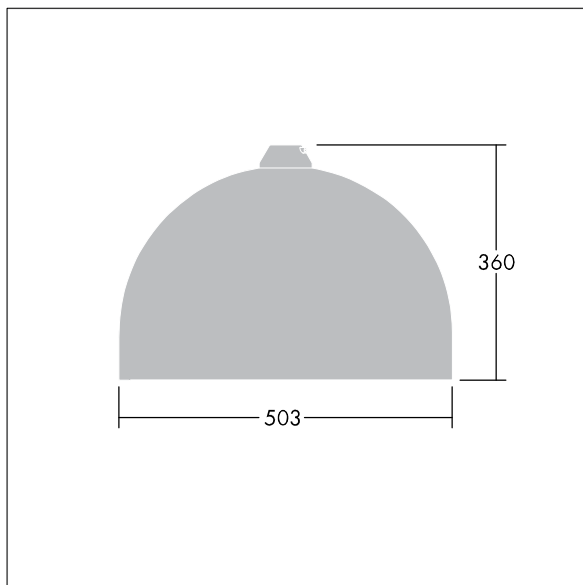

96635800 VIC2 60L35-740 NR CL2 N8M R9006

Victor

A large size LED road and street luminaire, in a modern and timeless design. 60 LEDs driven at 350mA with Narrow Road optic. Fixed output LED driver. Class II electrical, IP66. Body in aluminium, powder coated White aluminium RAL9006. Enclosure: toughened glass. Luminaire to be suspended using brackets (Ø27G), post top, or wall mounted. Tool-free electrical connection via 2 x 2.5 mm² terminal block. Pre-wired with 8m H07-RNF cable. Complete with 4000K LED

Dimensions: Ø503 x 360 mm
 Luminaire input power: 62.4 W
 Weight: 8.68 kg
 Scx: 0.144 m²

TLG_VCTR_F_65PDB.jpg

TLG_VCTR_M_SWLD2.wmf

This product contains light sources of energy efficiency class D.

All values marked with an * are rated values. Thorn uses tried and tested components from leading suppliers, however there may be isolated instances of technology-related failures of individual LEDs during the rated product lifetime. International standards set the tolerance in initial flux and connected load at ±10%. Unless stated otherwise, the values apply to an ambient temperature of 25°C.