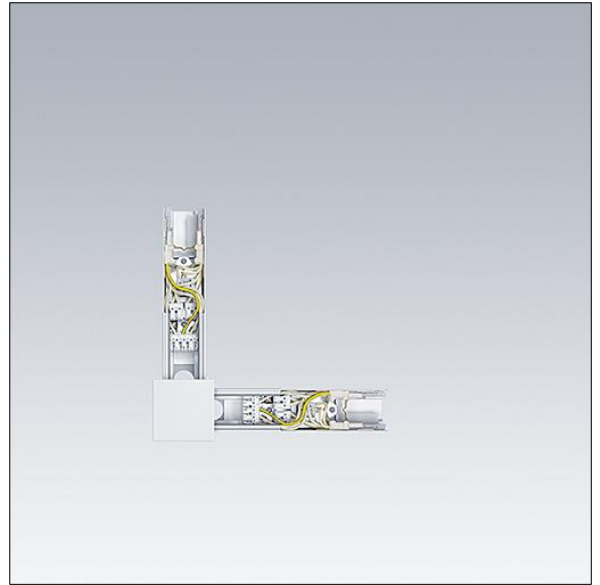

## Contus

96635841 CONTUS T-VL4 WH

### Contus

L shaped mechanical and electrical connector, white.  
Features two male ends for mechanical connection and 2 groups of terminal blocks for electrical feed in, or feed out.

Weight: 1.88 kg

TLG\_CONT\_F\_T\_VL4.jpg