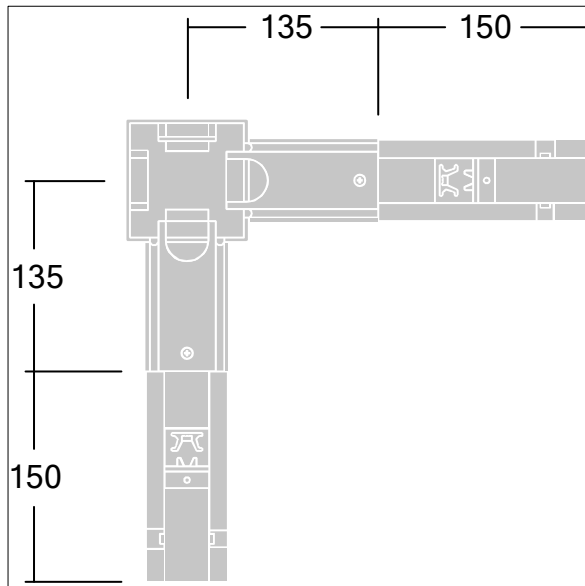

## Contus

96635841 CONTUS T-VL4 WH

### Contus

L shaped mechanical and electrical connector, white.  
Features two male ends for mechanical connection and 2 groups of terminal blocks for electrical feed in, or feed out.

Weight: 1.88 kg

TLG\_CONT\_F\_T\_VL4.jpg