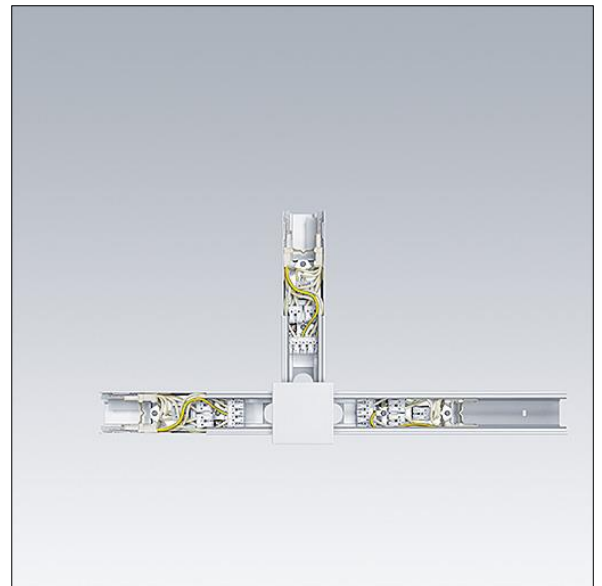

Contus

96635845 CONTUS T-VT4 WH

Contus

T shaped mechanical and electrical connector, white.
Features one female and two male ends for mechanical connection and 3 groups of terminal blocks for electrical feed in, or feed out.

Weight: 2.42 kg

TLG_CONT_F_T_VT4.jpg

TL_CONTUS_M_T4_Node_Connector.wmf