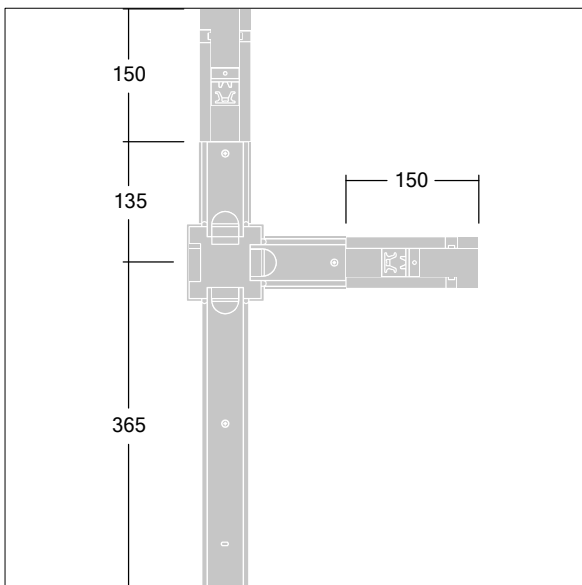

Contus

96635845 CONTUS T-VT4 WH

Contus

T shaped mechanical and electrical connector, white.
Features one female and two male ends for mechanical connection and 3 groups of terminal blocks for electrical feed in, or feed out.

Weight: 2.42 kg

TLG_CONT_F_T_VT4.jpg

TL_CONTUS_M_T4_Node_Connector.wmf