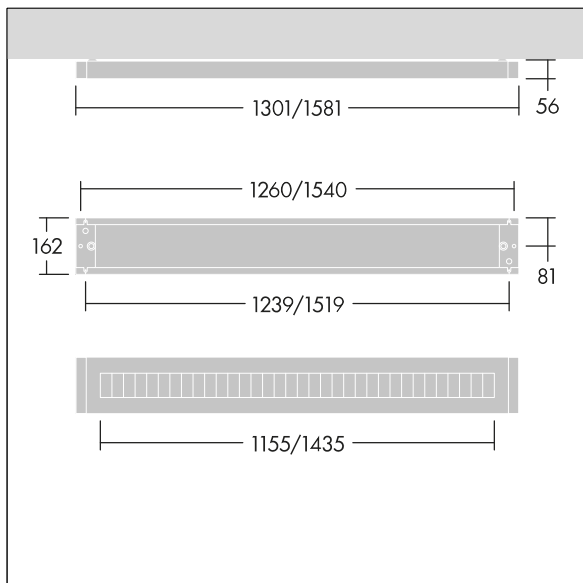

TLG_PNC3_M_LV_RESD.wmf

This product contains light sources of energy efficiency class D.