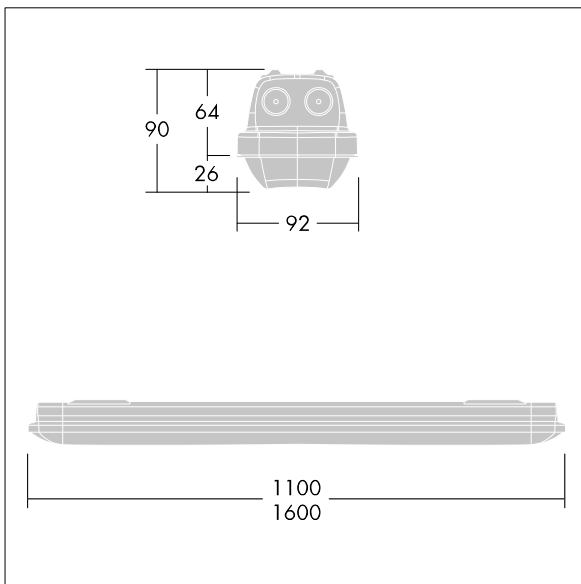

TLG_AQUP_M_LD1.wmf

This product contains a light source of energy efficiency class D.

All values marked with an * are rated values. Thorn uses tried and tested components from leading suppliers, however there may be isolated instances of technology-related failures of individual LEDs during the rated product lifetime. International standards set the tolerance in initial flux and connected load at $\pm 10\%$. Unless stated otherwise, the values apply to an ambient temperature of 25°C.

Thorn Lighting is constantly developing and improving its products. The right is reserved to change specifications without prior notification or public announcement.
© Thorn Lighting