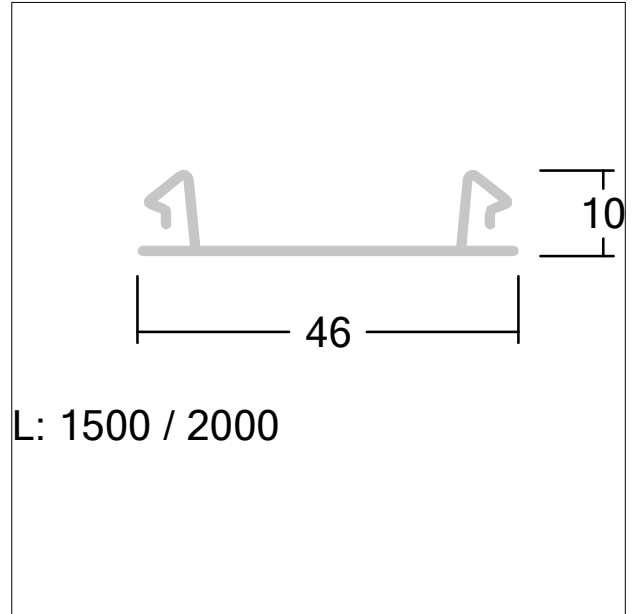

## Cover strips

Cover strips for the mounting rail or cable channel made of plastic polypropylene in white.

Dimensions: 1997 x 46 x 10 mm

Weight: 0.14 kg

ZS\_TEC\_F\_Abdeckstreifen.jpg

TL\_CONTUS\_M\_cover\_strip.wmf