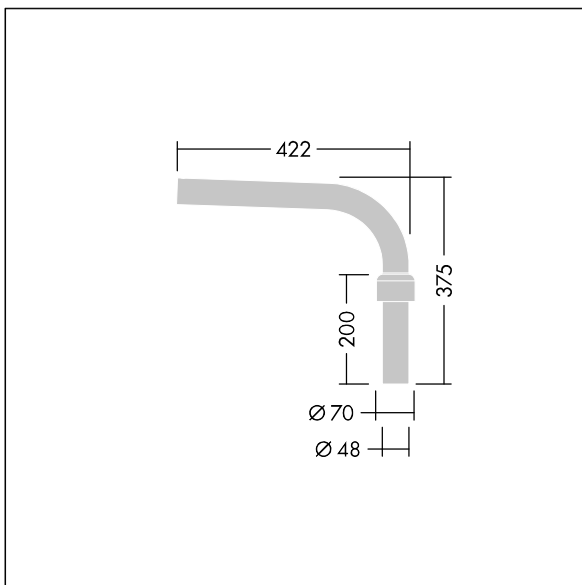

## 96185585 POLE BRACKET TYPE 100 L=420

THORN

Victor

TLG\_VCTR\_F\_ACC5585.jpg

TLG\_VCTR\_M\_ACC5585.wmf

All values marked with an \* are rated values. Unless stated otherwise, the values apply to an ambient temperature of 25°C.