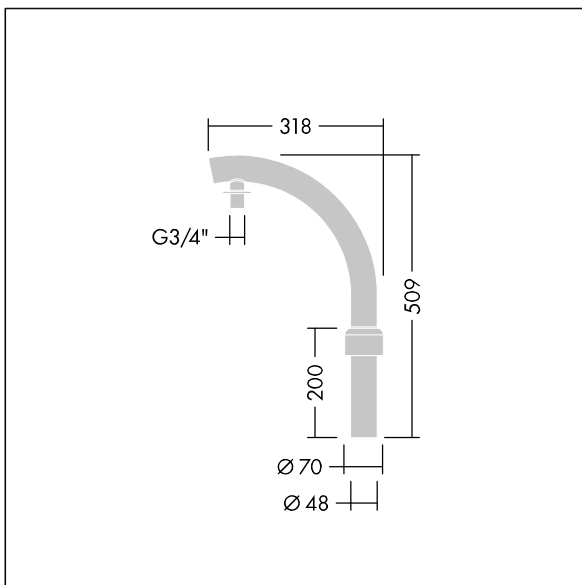

Victor

96006741 VICTOR SEMI HOOK 7401B R230

THORN

Victor

Victor Ø48 semi-hook shape R250mm bracket, to be mounted on Ø60 shaft.

TLG_VCTR_F_ACC6741.jpg

TLG_VCTR_M_ACC6741.wmf