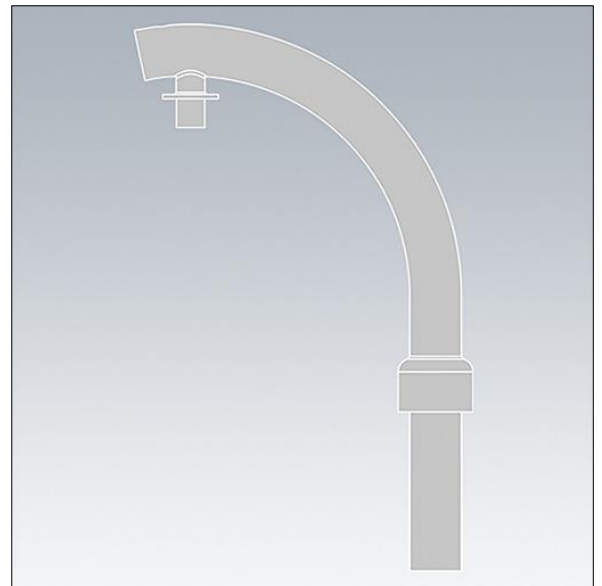

Victor

96006741 VICTOR SEMI HOOK 7401B R230

THORN

Victor

Victor Ø48 semi-hook shape R250mm bracket, to be mounted on Ø60 shaft.

TLG_VCTR_F_ACC6741.jpg

TLG_VCTR_M_ACC6741.wmf