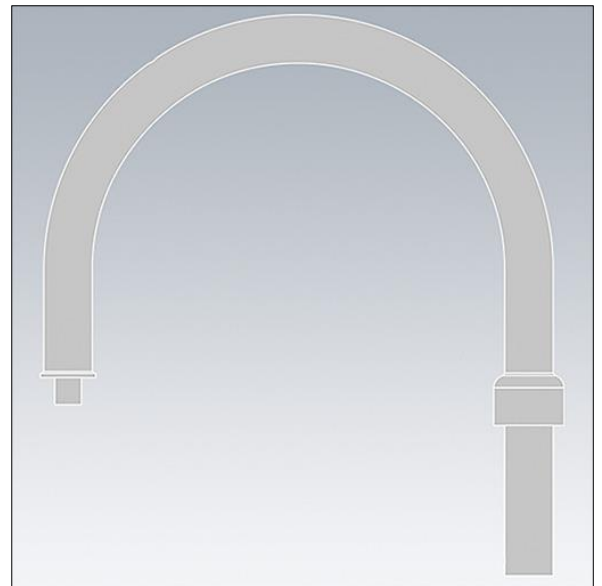

Victor

96187415 VICTOR HOOK R295

THORN

Victor

Victor Ø48 hook shape R295mm bracket, to be mounted on Ø60 shaft.

TLG_VCTR_F_ACC7415.jpg

TLG_VCTR_M_ACC7415.wmf

All values marked with an * are rated values. Unless stated otherwise, the values apply to an ambient temperature of 25°C.