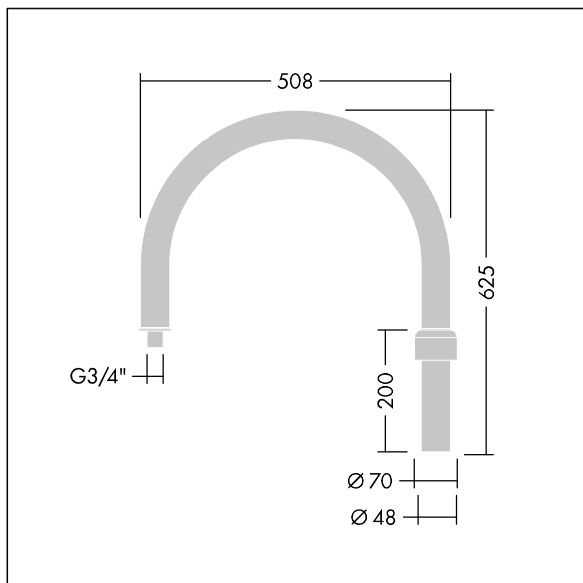

Victor

96187415 VICTOR HOOK R295

THORN

Victor

Victor Ø48 hook shape R295mm bracket, to be mounted on Ø60 shaft.

TLG_VCTR_F_ACC7415.jpg

TLG_VCTR_M_ACC7415.wmf

All values marked with an * are rated values. Unless stated otherwise, the values apply to an ambient temperature of 25°C.