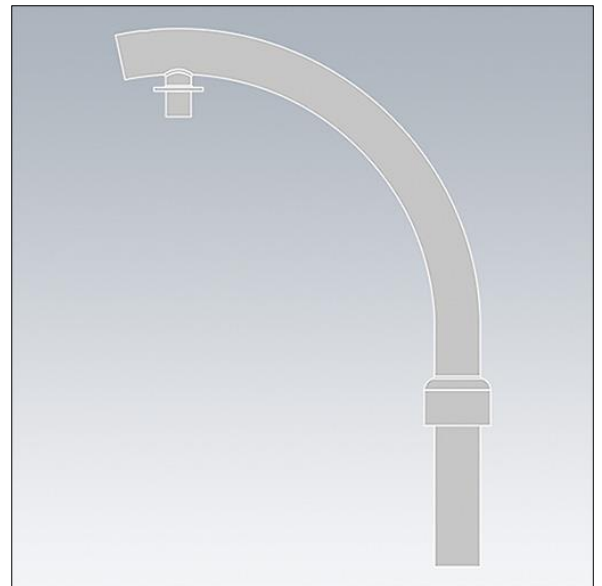

Victor

96006748 VICTOR 7403B SEMI HOOK

THORN

Victor

Victor Ø48 semi-hook shape R320mm bracket, to be mounted on Ø60 shaft.

TLG_VCTR_F_ACC6748.jpg

TLG_VCTR_M_ACC6748.wmf

All values marked with an * are rated values. Unless stated otherwise, the values apply to an ambient temperature of 25°C.