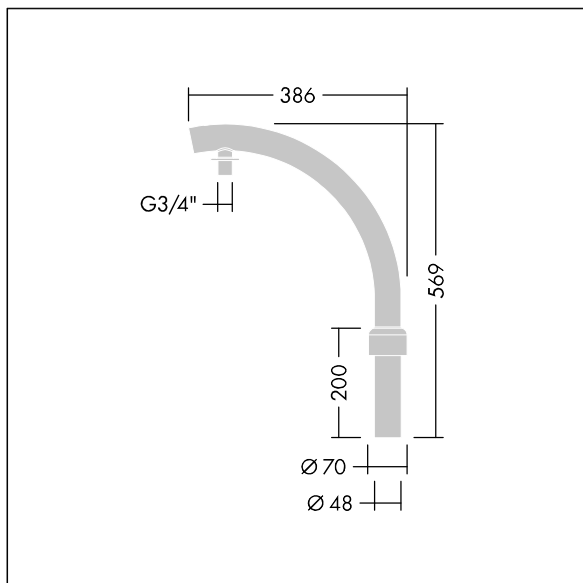

Victor

96006748 VICTOR 7403B SEMI HOOK

THORN

Victor

Victor Ø48 semi-hook shape R320mm bracket, to be mounted on Ø60 shaft.

TLG_VCTR_F_ACC6748.jpg

TLG_VCTR_M_ACC6748.wmf

All values marked with an * are rated values. Unless stated otherwise, the values apply to an ambient temperature of 25°C.