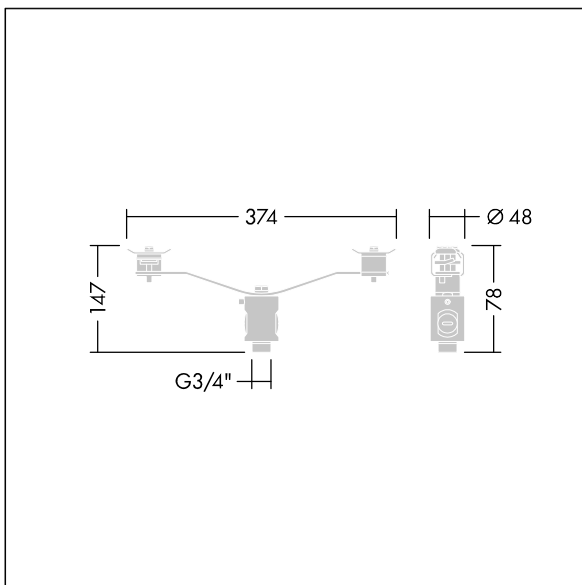

Victor

96006751 VICTOR WIRE SUSPENSION WITH ADAPTOR

THORN

Victor

Victor adaptor for wire suspension.

TLG_VCTR_F_ACC6751.jpg

TLG_VCTR_M_ACC6751.wmf

All values marked with an * are rated values. Unless stated otherwise, the values apply to an ambient temperature of 25°C.