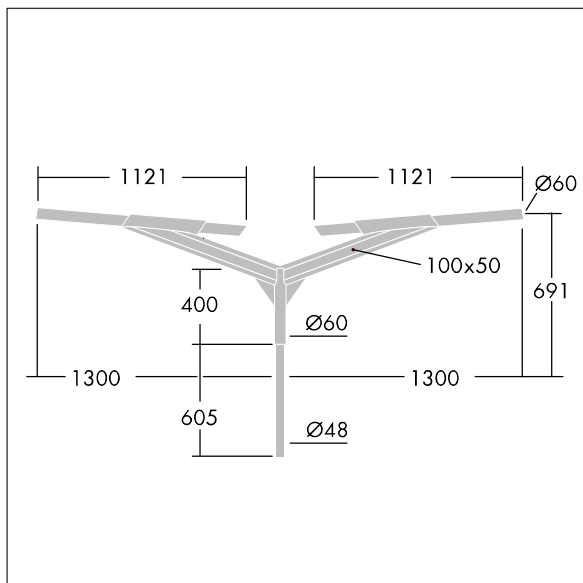

## Zoria

Twin aluminium Zoria post top bracket for Ø76mm columns. 1300mm outreach. Finished in RAL9006, other RAL colours available on request.

EN40 - CE marked

Dimensions : 2600 x 691 mm

Weight: 36 kg

TLG\_ZORA\_F\_ORCL1.jpg