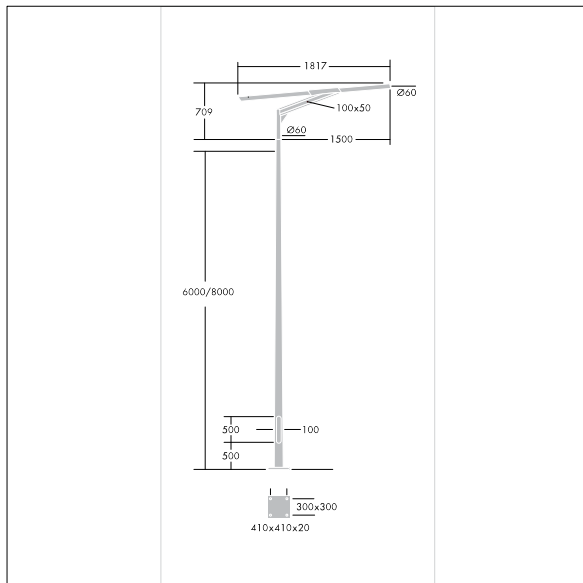

Zoria

THORN

99074870 ZORIA BRax1 1.5M MTP D76 R9006

Zoria

Single aluminium Zoria post top bracket for Ø76mm columns. 1500mm outreach. Finished in RAL9006, other RAL colours available on request.

EN40 - CE marked

Dimensions : 1817 x 709 mm
Weight: 20 kg

TLG_ZORA_F_ORCL1.jpg

TLG_ZORA_M_SGLD1.wmf

All values marked with an * are rated values. Unless stated otherwise, the values apply to an ambient temperature of 25°C.