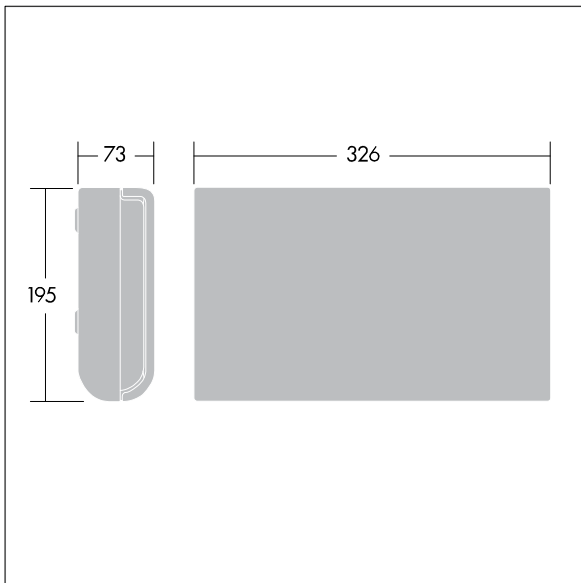

Voyager Sigma

96236785 VOYAGER SIGMA LEG ISO UP

THORN

Versatile exit sign with low-maintenance LED option

Self adhesive emergency exit legend for Voyager Sigma luminaires with a viewing distance of 30 m.

TLG_VSIG_F_UP.jpg