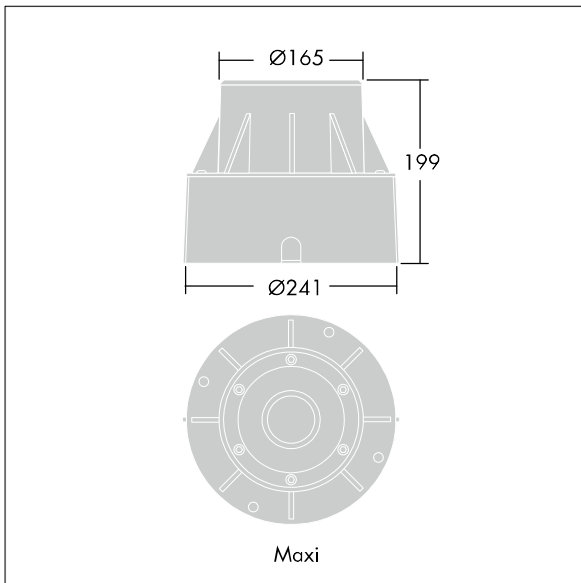

D-CO Recessed

96257239 D-CO R LED MAXI 6L50 840 CL

D-CO Recessed

A large size, ground recessed luminaire with 6 x 1.2W white LEDs for indoor or outdoor applications. Body in aluminium with ABS plastic recessed housing. Front glass, toughened with clear finish, stainless steel frame. Static load bearing 500kg. Complete with 5m cable.

Dimensions: Ø241 x 199 mm
 Luminaire input power: 12 W
 Weight: 3 kg

TLG_DCOL_F_LEDMAXIANGL.jpg

TLG_DCOL_M_ODL-165GZ.wmf

All values marked with an * are rated values. Thorn uses tried and tested components from leading suppliers, however there may be isolated instances of technology-related failures of individual LEDs during the rated product lifetime. International standards set the tolerance in initial flux and connected load at ±10%. Unless stated otherwise, the values apply to an ambient temperature of 25°C.