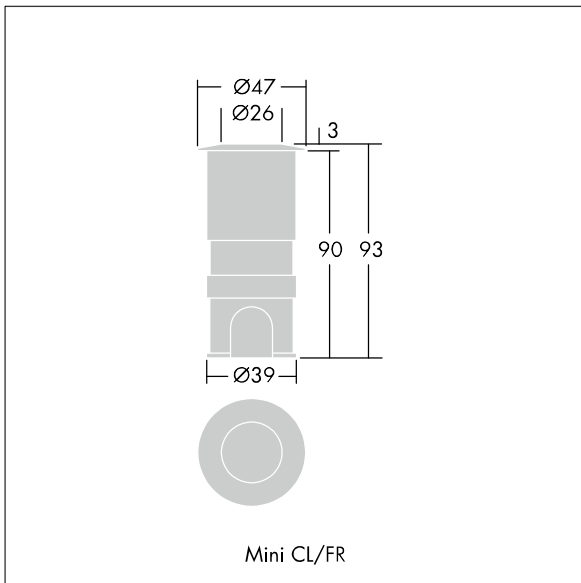

## D-CO Recessed

96257227 D-CO R LED MINI 1L35 840 CL

### D-CO Recessed

A small size, ground recessed luminaire with 1 x 1.2W white LEDs for indoor or outdoor applications. Body in aluminium with aluminium recessed housing. Front glass, toughened with clear finish, stainless steel frame. Static load bearing 500kg. Complete with 5m cable, remote gear, connectors and 3 way connection box.

Dimensions: Ø47 x 93 mm  
 Luminaire input power: 2.5 W  
 Weight: 0.5 kg

TLG\_DCOL\_F\_LEDMINICLANGL.jpg

TLG\_DCOL\_M\_ODMINIKIT1.wmf

All values marked with an \* are rated values. Thorn uses tried and tested components from leading suppliers, however there may be isolated instances of technology-related failures of individual LEDs during the rated product lifetime. International standards set the tolerance in initial flux and connected load at ±10%. Unless stated otherwise, the values apply to an ambient temperature of 25°C.