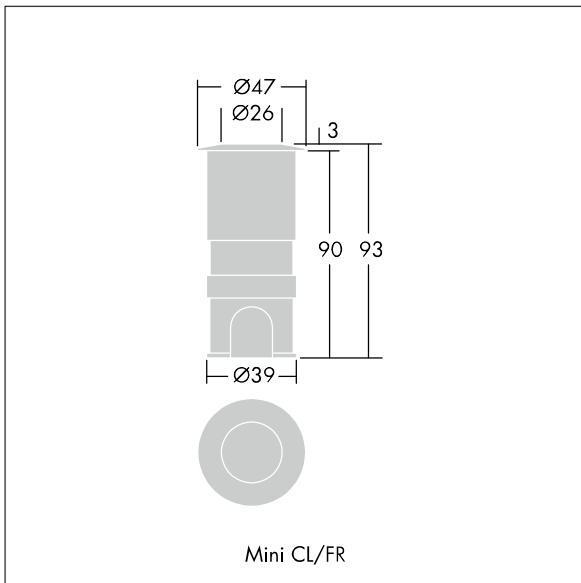

D-CO Recessed

96257231 D-CO R LED MINI 1L35 830 FR

D-CO Recessed

A small size, ground recessed luminaire with 1 x 1.2W warm white LEDs for indoor or outdoor applications. Body in aluminium with aluminium recessed housing. Front glass, toughened with frosted finish, stainless steel frame. Static load bearing 500kg. Complete with 5m cable, remote gear, connectors and 3 way connection box.

Dimensions: Ø47 x 93 mm
 Luminaire input power: 1.2 W
 Weight: 0.5 kg

TLG_DCOL_F_LEDMINIFRANGL.jpg

TLG_DCOL_M_ODMINIKIT1.wmf

All values marked with an * are rated values. Thorn uses tried and tested components from leading suppliers, however there may be isolated instances of technology-related failures of individual LEDs during the rated product lifetime. International standards set the tolerance in initial flux and connected load at ±10%. Unless stated otherwise, the values apply to an ambient temperature of 25°C.