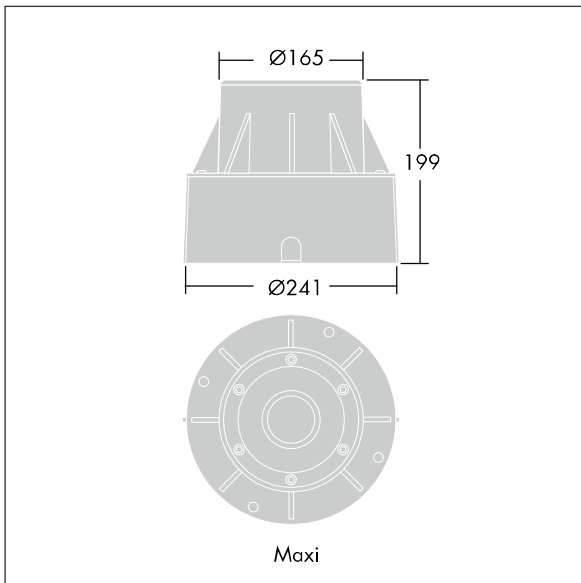

D-CO Recessed

96257240 D-CO R LED MAXI 6L50 830 CL

D-CO Recessed

A large size, ground recessed luminaire with 6 x 1.2W warm white LEDs for indoor or outdoor applications. Body in aluminium with ABS plastic recessed housing. Front glass, toughened with clear finish, stainless steel frame. Static load bearing 500kg. Complete with 5m cable.

Dimensions: Ø241 x 199 mm
 Luminaire input power: 12 W
 Weight: 3 kg

TLG_DCOL_F_LEDMAXIANGL.jpg

TLG_DCOL_M_ODL-165GZ.wmf

All values marked with an * are rated values. Thorn uses tried and tested components from leading suppliers, however there may be isolated instances of technology-related failures of individual LEDs during the rated product lifetime. International standards set the tolerance in initial flux and connected load at ±10%. Unless stated otherwise, the values apply to an ambient temperature of 25°C.