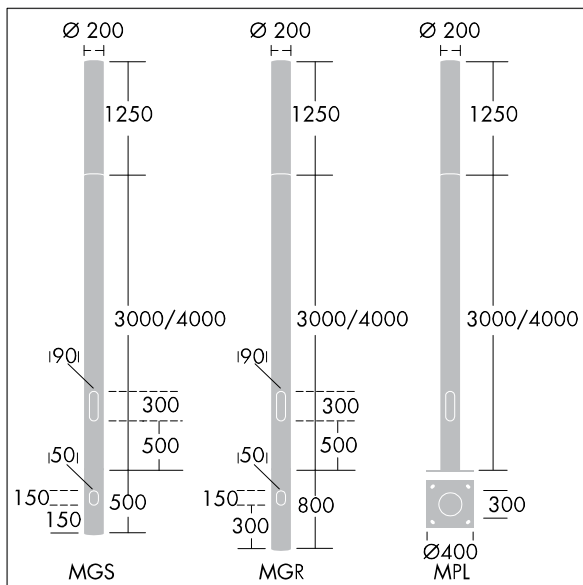

Alumet Stage II

96259919 ALUMET COL 3M MPL AL FAI GRY NG

Alumet Stage II

Extruded aluminium column for Alumet Stage II luminaire. flange plate mounted. powder coated silver grey (close to RAL 9006) textured (close to RAL 9006). Equipped with drilled door with inner grid to reduce condensation inside the pole.

Ø200 x 3000 mm
 Flange: 400 x 400mm, fixing centres: 300 x 300mm, bolts 18 x 400mm (supplied)
 Weight: 35 kg

TLG_ALUM_F_P1.jpg

TLG_ALUM_M_2LD1.wmf