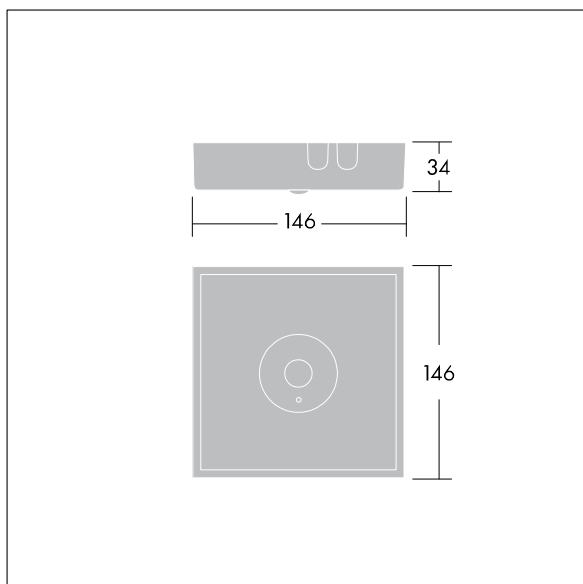

## Voyager Star

High performance, surface mounted LED emergency lighting luminaire, Self contained luminaire, manual test (3 hours) with open area optic.. Housing: die-cast aluminium, powder coated white (close to RAL9016). Gear tray: galvanised. Lens: polycarbonate. IP40, Ceiling surface-mounted luminaire. Luminaire can be installed quickly and maintained without tools. Electrical connection (230VAC) via maximum 2.5mm<sup>2</sup> cable, loop in - loop out possible. Optimum thermal management via heat sink. Maintained mode: +5°C to +30°C, non-maintained mode: +5°C to +35°C; power supply:220-240 V AC (+/- 10%), 50-60 Hz Complete with LEDs..

Luminaire input power: 4 W  
Dimensions: 146 x 146 x 34 mm  
Weight: 1 kg

TLG\_VSTR\_F\_MSC\_side\_ExD\_ANT\_WH.jpg

TLG\_VYLD\_M\_MCE AREA.wmf

All values marked with an \* are rated values. Thorn uses tried and tested components from leading suppliers, however there may be isolated instances of technology-related failures of individual LEDs during the rated product lifetime. International standards set the tolerance in initial flux and connected load at  $\pm 10\%$ . Unless stated otherwise, the values apply to an ambient temperature of 25°C.