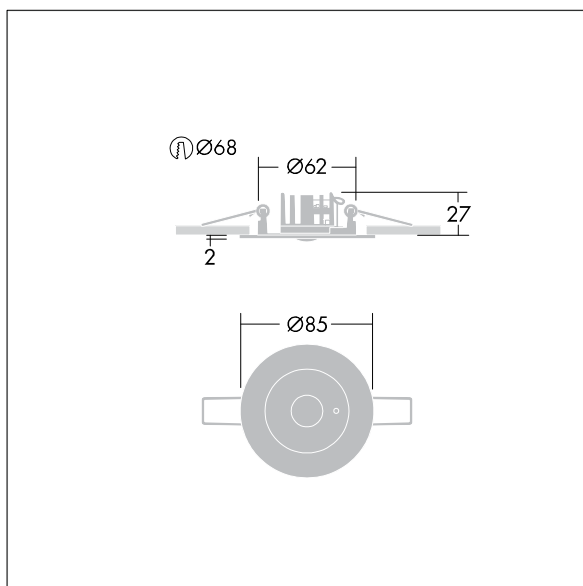

Voyager Star

96548988 VOYAGER STAR MRCR ANT E3 WH

THORN

Voyager Star

High performance, ceiling recessed LED emergency lighting luminaire, Self contained luminaire, manual test (3 hours) with open area optic.. Housing: die-cast aluminium, powder coated white (close to RAL9016). Gear box for mounting in ceiling recess: IP20_IP40, Ceiling recessed luminaire for 68 mm ceiling cut-out and ceiling thickness from 1 - 25 mm. Lens: polycarbonate. Luminaire can be installed quickly and maintained without tools. Electrical connection (230VAC) via maximum 2.5mm² cable, loop in - loop out possible. Optimum thermal management via heat sink. Maintained mode: +5°C to +25°C, non-maintained mode: +5°C to +30°C; power supply: 220-240 V AC (+/- 10%), 50-60 Hz Suitable for recessed installation in concrete casting surround (please order separately). Complete with LEDs.. Ceiling cutout Ø68mm in ceiling thicknesses 1-25mm.

Luminaire input power: 4 W
Dimensions: Ø85 x 2 mm
Weight: 1 kg

TLG_VSTR_F_MRCR_E3D_ANT_WH.jpg

TLG_VYLD_M_MRE AREA.wmf

All values marked with an * are rated values. Thorn uses tried and tested components from leading suppliers, however there may be isolated instances of technology-related failures of individual LEDs during the rated product lifetime. International standards set the tolerance in initial flux and connected load at ±10%. Unless stated otherwise, the values apply to an ambient temperature of 25°C.